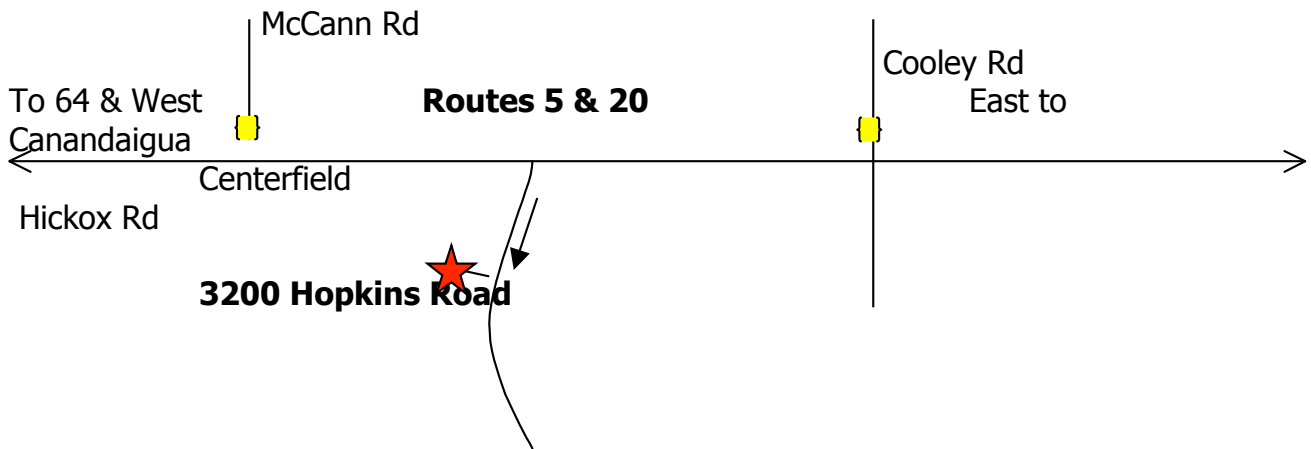

## Directions to Davidson Knoll Farm

### **Directions to Davidson Knoll Farm, 3200 Hopkins Rd., Canandaigua, NY:**

**Northeast and Northwest** - I-90 exit- EXIT 44 RT-332 toward Canandaigua for 7.7 miles, Turn RIGHT onto BUFFALO RD/CR-30 for .5 miles. Stay STRAIGHT to go onto BUFFALO ST for 2.1 miles, slight RIGHT on Rt 5&20 West for .9 miles, pass the flashing yellow light (Cooley and Hickox Rd intersection), next LEFT turn on Hopkins Rd and Davidson Knoll Farm will be .6 miles on right.

**Southeast** – from Rt 5&20 West follow directions above

**Southwest** – Rt 5&20 East past Rt 64 South, go 1.8 miles, pass the flashing yellow light in Centerfield (McCann Rd), next RIGHT turn on Hopkins Rd and Davidson Knoll Farm will be .6 miles on right.